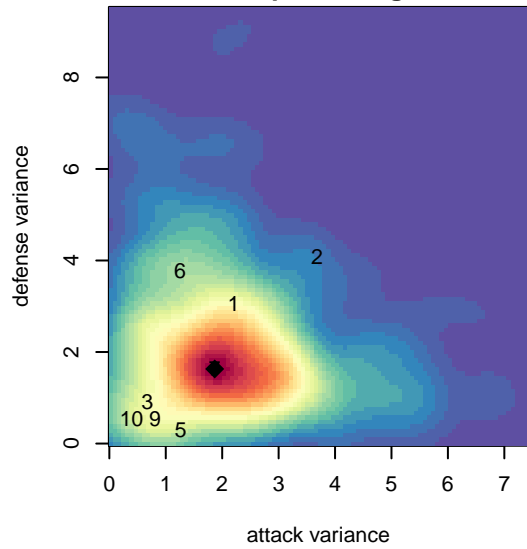

PYSA HLSC Rockstars G03

G03 total strength=233
 attack=0.18 defense=0.11
 fall league = PTT-B G03 Thorns Div 1 (9v9)
 spr league = Spr OYS G03 Div 2

alt names used:
 PYSA HLSC Rockstars U11G
 PYSA HLSC Rockstars U11G
 PYSA HLSC Rockstars U11G

Venues played:
 2014 PTT-B G03 Thorns Div 1 (9v9)
 2014 OYS Presidents Cup G03
 2014 Spr OYS G03 Division 2

**attack and defense variance (black dot)
relative to other teams
and top 10 in region**

**attack and defense rating
relative to others at age
and all opponents in last 13 months**

**attack and defense rating
relative to others at age
and all opponents in last 13 months**

Performance relative to 13 month average

Performance relative to 13 month average

Distribution of opponents
 Red = Lose zone, Blue = Win zone, Green = Even
 Black line separates win/lose zones